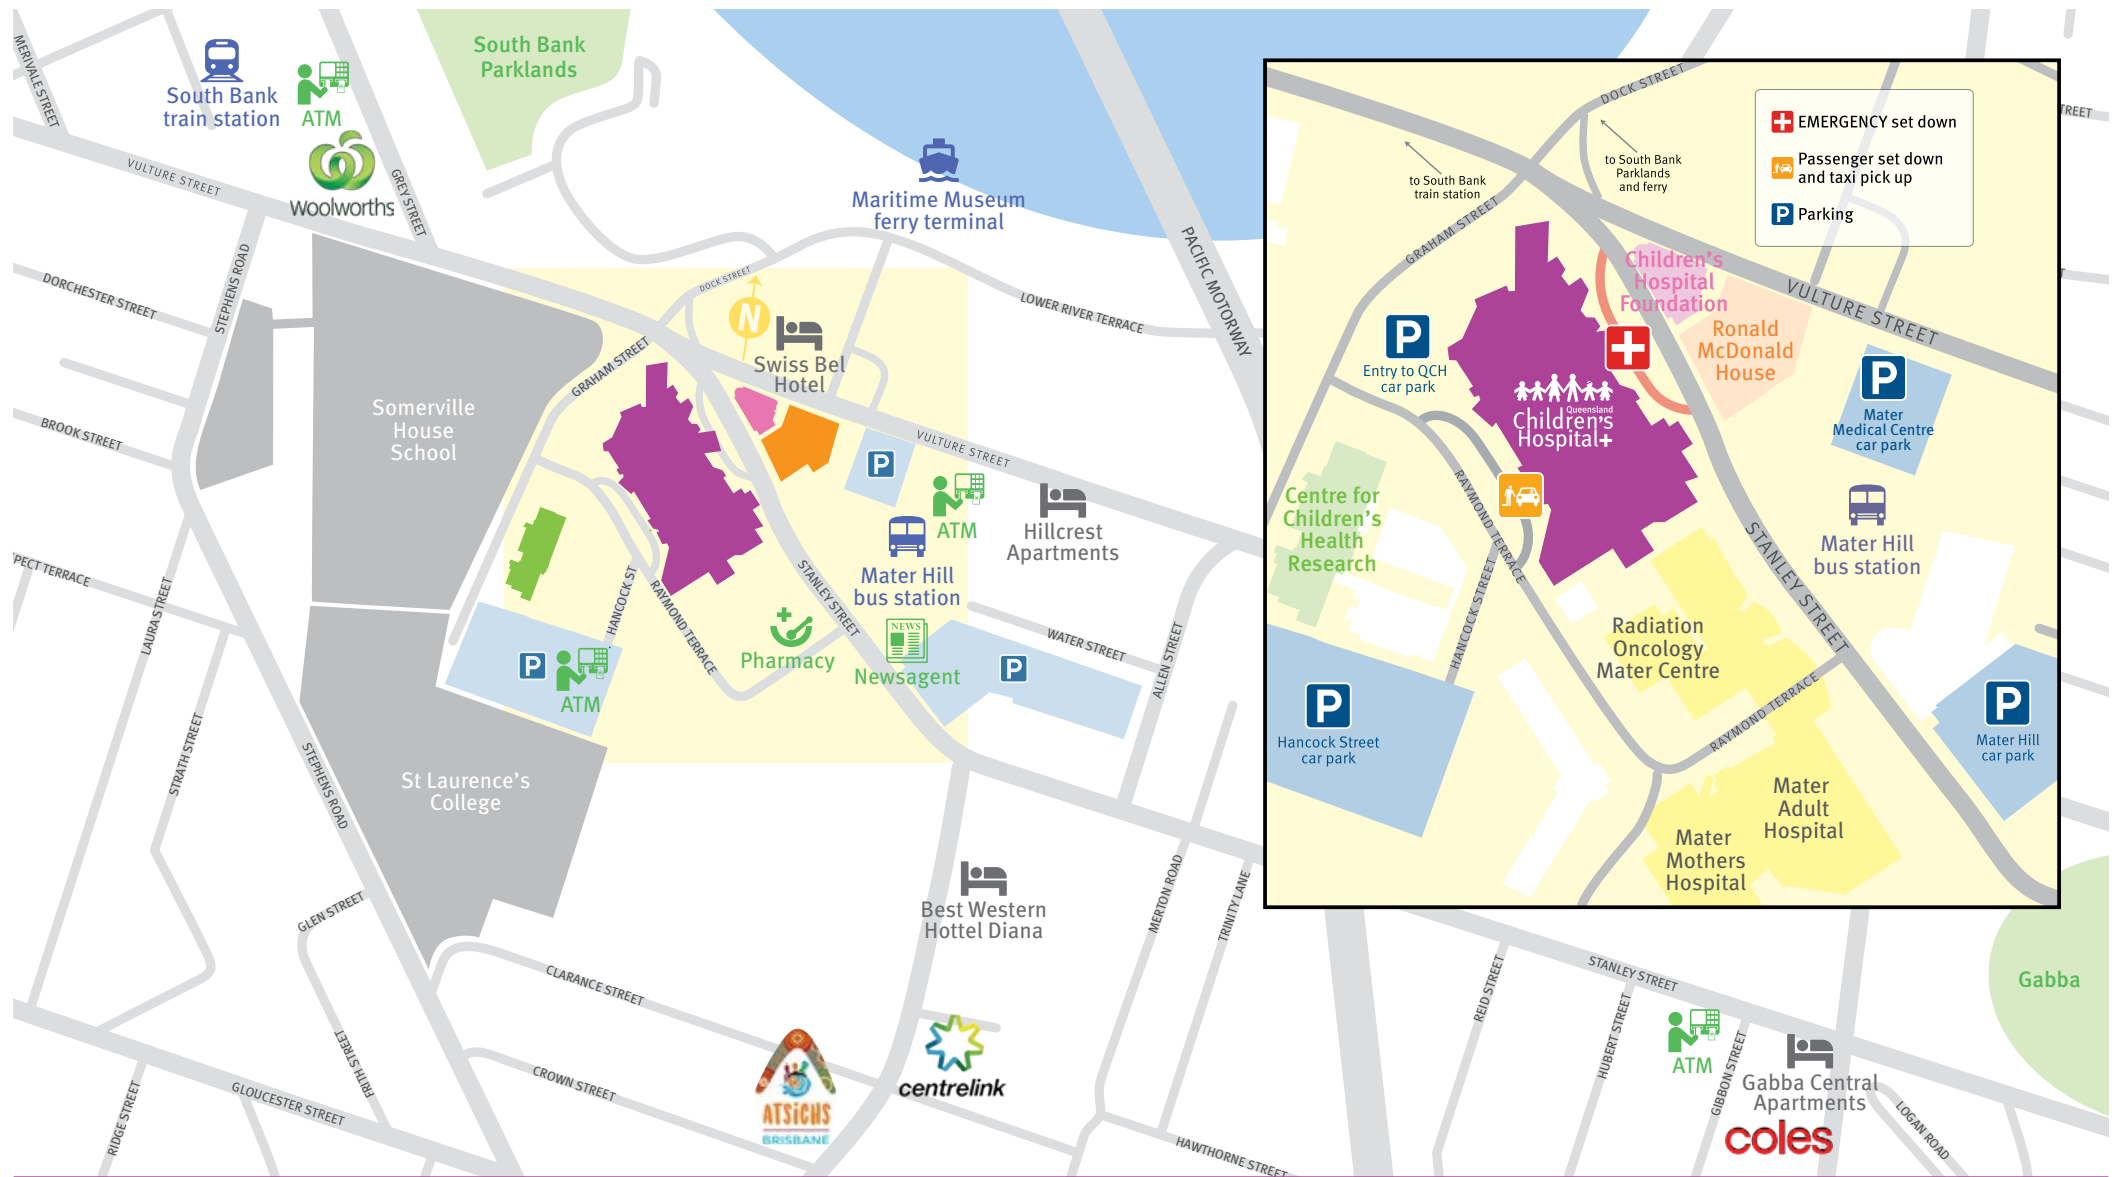

Hospital precinct and surrounding suburbs map

Contact us

📍 Queensland Children's Hospital
501 Stanley St, South Brisbane Qld 4101

☎ 07 3068 1111
🌐 www.childrens.health.qld.gov.au

Updated: July 2019. All information contained on this map is intended as a guide only.